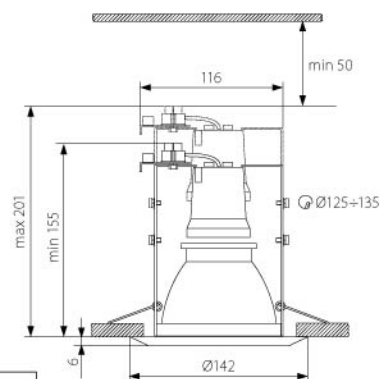

2011

LED 12 PR

LED 9 KW

LED 9/LED 12

LED 9/ LED 12

Артикул		Код за заявка
LED 9 KW	9 LED	001236
LED 12 PR	12 LED	001235

LED 12 PR

LED 9 KW