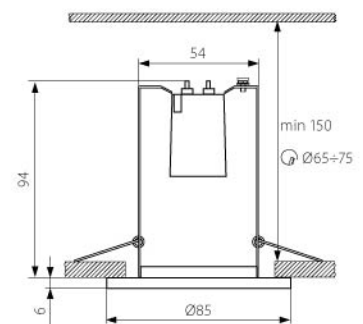

DL R50

DL R50 Рефлекторни от шампована стомана

Артикул	Цвят	Код за заявка
DL R50 W	БЯЛО	001281
DL R50 C	ХРОМ	001280
DL R50 G	МЕДИНГ	001279
DL R50 C/M	МАТИРАН ХРОМ	001282