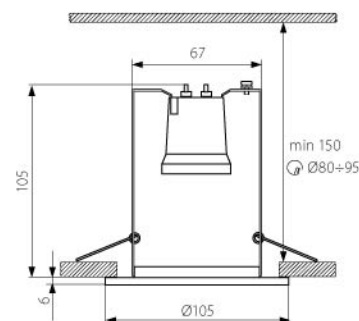

2011

DL R63

DL R63 Рефлекторни от щампована стомана

Артикул	Цвят	Код за заявка
DL R63 W	БЯЛО	001285
DL R63 C/M	МАТИРАН ХРОМ	001286
DL R63 G	МЕСИНГ	001283
DL R63 C	ХРОМ	001284