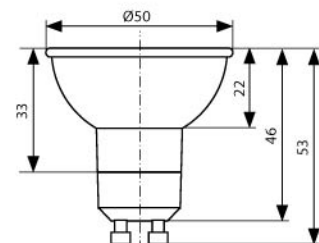

JDR GU10

Art	Watt	cd	Order code
JDR 20W	20	230	000119
JDR 35W	35	400	000120
JDR 50W	50	650	000121