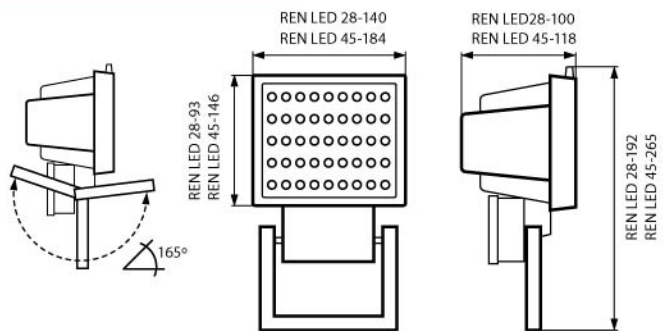

VIVALUX®

REN LED 45/28

50 000h

45 LED FLOOD LIGHT

Art	Watt	Color	Lm	Order code
REN LED45-B	4W	BLACK	180	002692
REN LED45-GR	4W	SILVER	180	002788

28 LED FLOOD LIGHT

Art	Watt	Color	Lm	Order code
REN LED28-B	2W	BLACK	100	002789
REN LED28-GR	2W	SILVER	100	002790