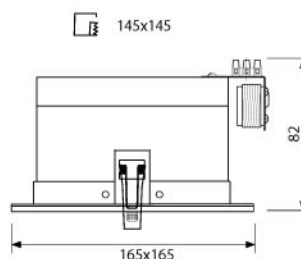

DOCS

Art	Watt	Color	Order code
DOCS N/M	2X15	NICKEL MATT	002818
DOCS N/M	2X23	NICKEL MATT	002819

DOCS 2x15W