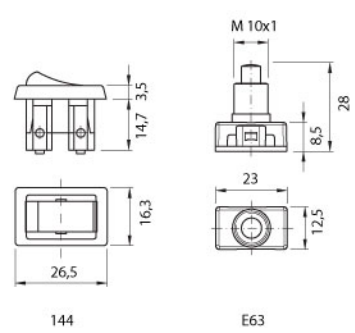

* Възможност за блистер опаковка / Available also in blister