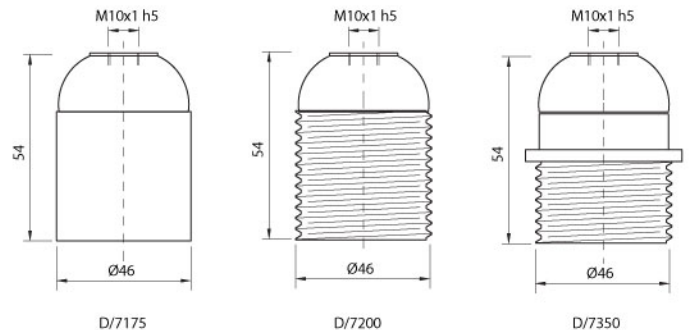

* Възможност за блистер опаковка / Available also in blister

SERIE 78

SERIE 78

Art	Color	Color	Order code
K78/B	SMOOTH	WHITE	002709*
K78/O	SMOOTH	GOLD	002710
K78F/N	FULLY THREADED	BLACK	002711
K78F/B	FULLY THREADED	WHITE	002712*
K78F/O	FULLY THREADED	GOLD	002713
K756/RC/B	HALF THREADED	WHITE	002715*
K756/RC/N	HALF THREADED	BLACK	002714