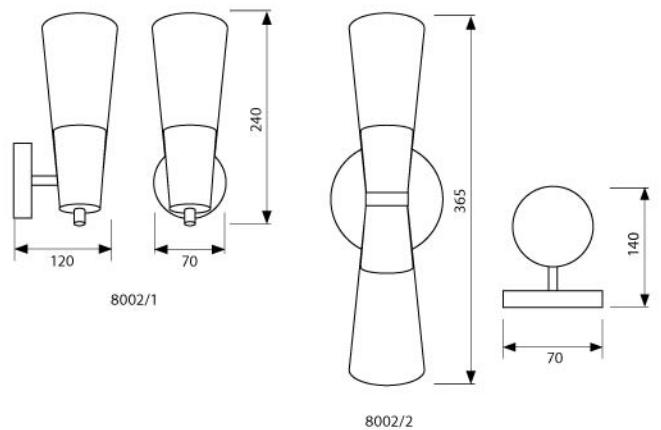

NINFEA

Art	Watt	Color	Order code
8002/1	1X40	CHROME	000122
8002/2	2X40	CHROME	000123