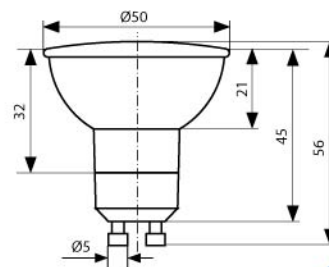

VIVALUX®

LED20 GU10

LED20 GU10

Art	K	Color	Order code
LED20 W	6400	WHITE	000129
LED20 WW	2700	WARMWHITE	002255
LED20 GR	-	GREEN	000125
LED20 BL	-	BLUE	000126
LED20 Y	-	YELLOW	000127
LED20 RE	-	RED	000128