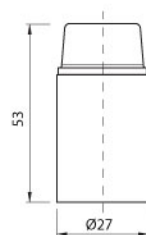

VIVALUX®

SERIE 3000

SERIE 3000

Art	Description	Color	Order code
D 3175/N	SMOOTH	BLACK	001592*
D 3175/VB	SMOOTH	WHITE	001593*
D 3175/VO	SMOOTH	GOLD	001594
D 3200/N	FULLY THREADED	BLACK	001604*
D 3200/VB	FULLY THREADED	WHITE	001605*
D 3200/VO	FULLY THREADED	GOLD	001606
D 3350/N	HALF THREADED	BLACK	001598*
D 3350/VB	HALF THREADED	WHITE	001599*
D 3350/VO	HALF THREADED	GOLD	001600

D/3175

* Възможност за блистер опаковка / Available also in blister