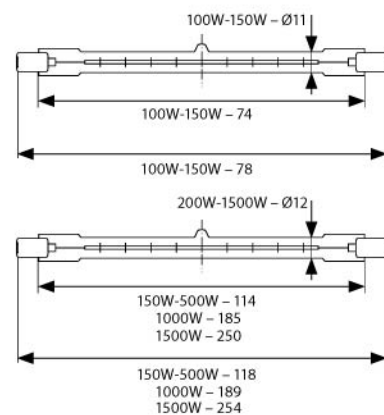

2010 - 2011

J-100W - 1500W

J 230V/R7s/1500h

Art	Watt	L	Lm	Order code
J 78-100W	100	78mm	800	000106
J 78-150W	150	78mm	1500	000107
J 118-150W	150	118mm	1500	000100
J 118-200W	200	118mm	2000	000101
J 118-300W	300	118mm	4000	000102
J 118-500W	500	118mm	7500	000103
J 189-1000W	1000	189mm	16000	000104
J 254-1500W	1500	254mm	30000	000105