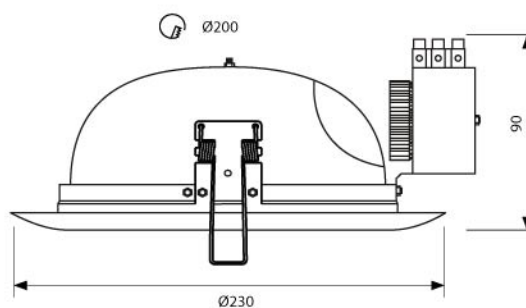

VIVALUX®

FILO

FILO			
Art	Watt	Color	Order code
FILO W	2X23	WHITE	002817
FILO N/M	2X23	NICKEL MATT	002816