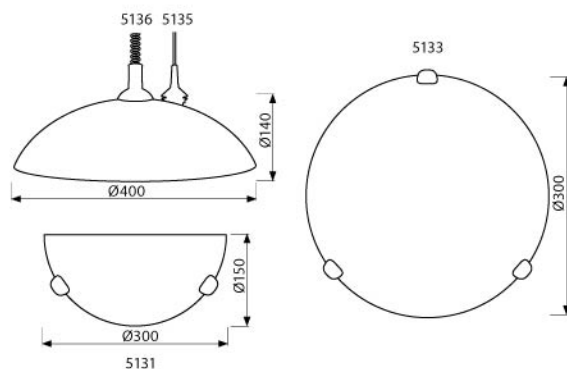

GRECA

Art	Watt	Order code
5131	1X60	000442
5133	1X75	000443
5135	1X100	000704
5136	1X100	000703