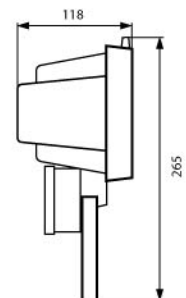

ENERGY SAVING FLOOD LIGHT

Art	Watt	Color	Order code
PRO 118 FLOLUX	24	BLACK	002699