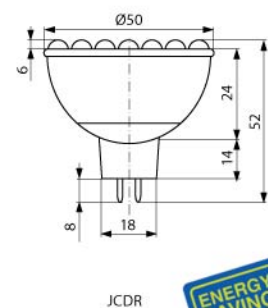

2010 - 2011

LED 60

Daylight
6400 K
Warmlight
2700 K

LED 60 JDR/50000h

Art	Base	Lm	K	Order code
LED60JDR WW	GU10	93	2700	002815
LED60JDR W	GU10	93	6400	002814

LED 60 JCDR/50000h

Art	Base	Lm	K	Order code
LED60JCDR WW	GU5,3	93	2700	002813
LED60JCDR W	GU5,3	93	6400	002812