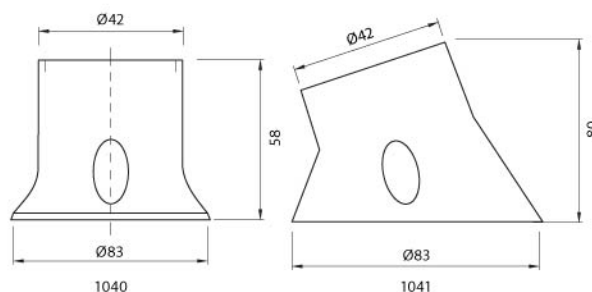

* Възможност за блистер опаковка / Available also in blister

2010 - 2011

SERIES 1040/1041

SERIES 1040/1041

Art	Color	Color	Order code
1040/N	STRAIGHT	BLACK	001620
1040/B	STRAIGHT	WHITE	001621
1041/N	INCLINED	BLACK	001622
1041/B	INCLINED	WHITE	001623