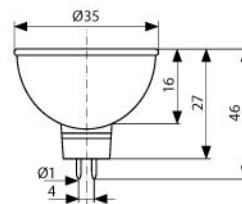

MR 11

Art	Watt	cd	Order code
MR 11 20W	20	600	000111
MR 11 35W	35	1300	000112

MR11C