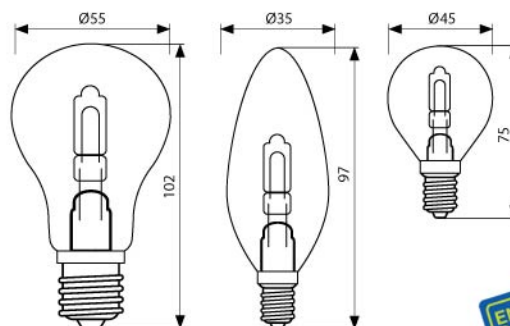

H SAVER GH45

Art	Watt	Base	Lm	Order code
GH 45 28W	28	E14	350	002633
GH 45 42W	42	E14	630	002634