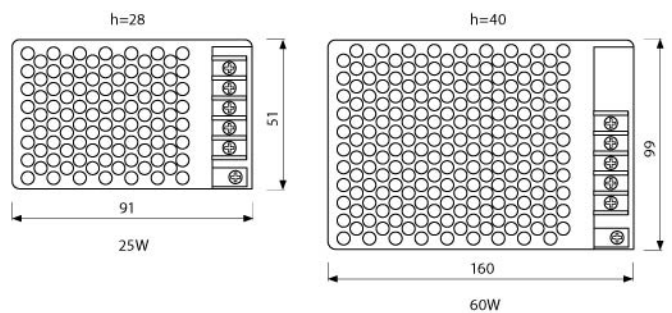

LED DRIVER 12V

Art	Watt	IN	OUT	Order code
LED DRIVER 25W	25	110-240V	12V-1,2A	002786
LED DRIVER 60W	60	110-240V	12V-5A	002787