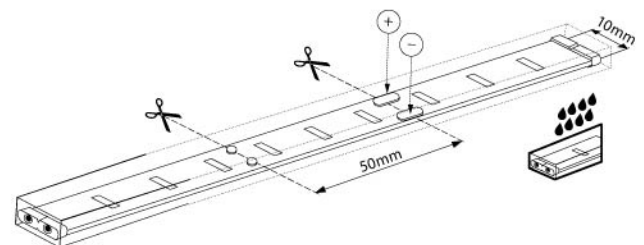

L = 5m (50 x 100mm) = 300LED
S = 50mm = 3LED / max 20mA