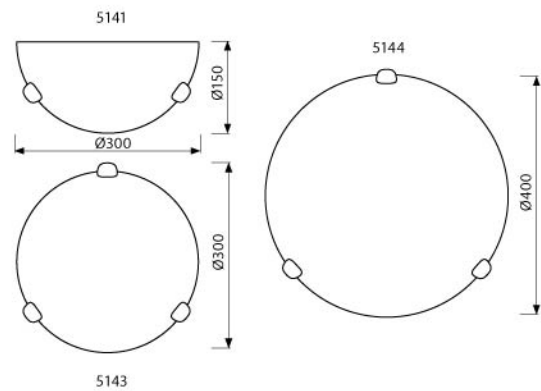

PRIMA WOOD

Art	Watt	Order code
5141	1X60	000448
5143	1X75	000449
5144	2X60	000450