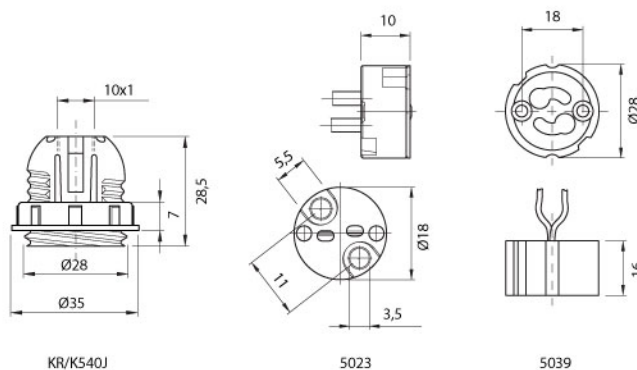

* Възможност за блистер опаковка / Available also in blister