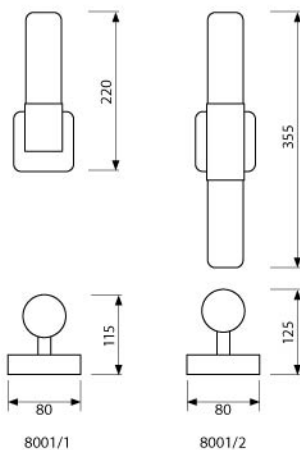

COMO

Art	Watt	Color	Order code
8001/1	1x40	CHROME	002405
8001/2	2x40	CHROME	002406