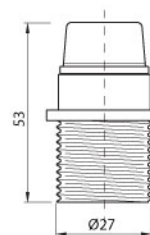

VIVALUX®

SERIE 3000

SERIE 3000

Art	Description	Color	Order code
D 3175/N	SMOOTH	BLACK	001592*
D 3175/VB	SMOOTH	WHITE	001593*
D 3175/VO	SMOOTH	GOLD	001594
D 3200/N	FULLY THREADED	BLACK	001604*
D 3200/VB	FULLY THREADED	WHITE	001605*
D 3200/VO	FULLY THREADED	GOLD	001606
D 3350/N	HALF THREADED	BLACK	001598*
D 3350/VB	HALF THREADED	WHITE	001599*
D 3350/VO	HALF THREADED	GOLD	001600

D/3350

* Възможност за блистер опаковка / Available also in blister