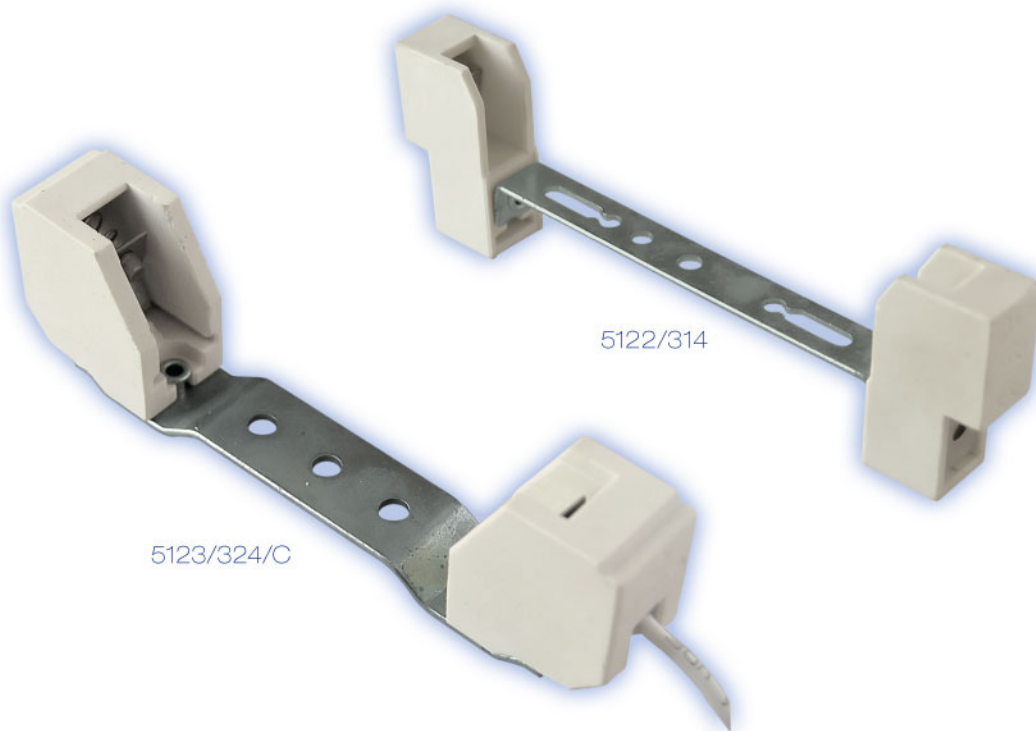

SERIES 5122/5123

SERIES 5122/5123

Art.	L	Order code
5123/324/C	78mm	001691*
5122/314	117mm	001692*

* Възможност за блистер опаковка / Available also in blister