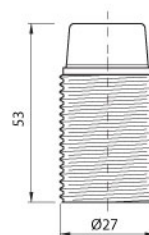

VIVALUX®

SERIE 3000

SERIE 3000

Art	Description	Color	Order code
D 3175/N	SMOOTH	BLACK	001592*
D 3175/VB	SMOOTH	WHITE	001593*
D 3175/VO	SMOOTH	GOLD	001594
D 3200/N	FULLY THREADED	BLACK	001604*
D 3200/VB	FULLY THREADED	WHITE	001605*
D 3200/VO	FULLY THREADED	GOLD	001606
D 3350/N	HALF THREADED	BLACK	001598*
D 3350/VB	HALF THREADED	WHITE	001599*
D 3350/VO	HALF THREADED	GOLD	001600

D/3200

* Възможност за блистер опаковка / Available also in blister