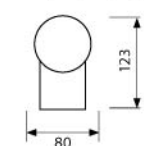

2010 - 2011

LOTUS/BRUNO

LOTUS

Art	Watt	Base	Color	Order code
8004	1X40	G9	CHROME	002403

BRUNO

Art	Watt	Base	Base	Order code
8005	1X18 PL/L	2G11	CHROME	002404

LOTUS 8004