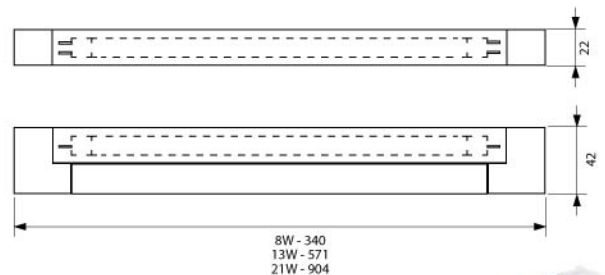

LUMINO TL

Art	Watt	Order code
LUMINO TL8	8	002736
LUMINO TL13	13	002737
LUMINO TL21	21	002738