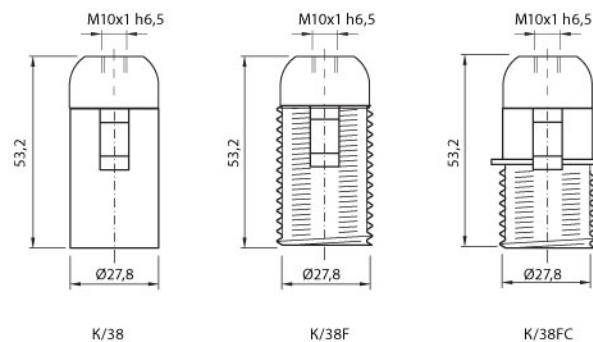

D/3175

D/3200

D/3350

* Възможност за блистер опаковка / Available also in blister

2010 - 2011

SERIE 38

SERIE 38

Art	Description	Color	Order code
K38/B	SMOOTH	WHITE	002701*
K38/O	SMOOTH	GOLD	002703
K38F/B	FULLY THREADED	WHITE	002704*
K38F/N	FULLY THREADED	BLACK	002705
K38FC/B	HALF THREADED	WHITE	002707*
K38F/O	FULLY THREADED	GOLD	002706