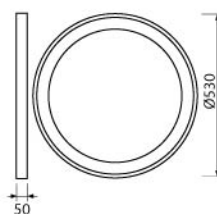

MIRRORS

Art	Watt	Cap	Order code
8106	1X40	G10q	002520
8107	1X40	G10q	002521
8108	2X14	G5	002522