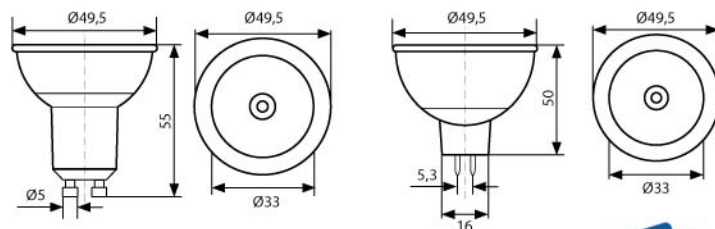

HIPOWER LED MR16/12V

Art	Watt	Cap	K	cd	Order code
HP MR16	3	GU5,3	6400	300	002578