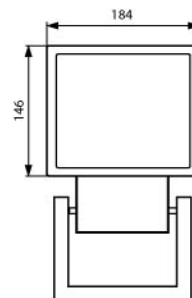

ENERGY SAVING FLOOD LIGHT

Art	Watt	Color	Order code
PRO 118 FLOLUX	24	BLACK	002699