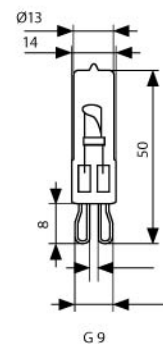

G9 CLEAR

Art	Watt	Lm	Order code
G9 25W	25	200	000122
G9 40W	40	420	000123
G9 60W	60	750	000124