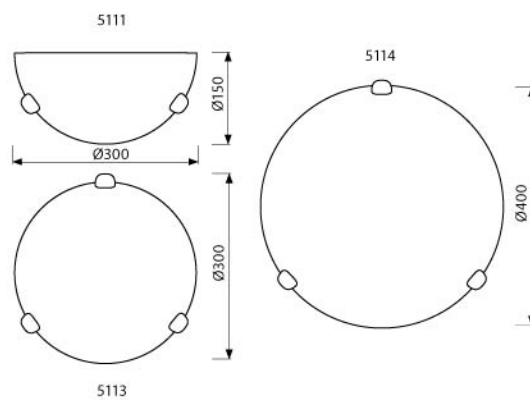

VORTICE

Art	Watt	Order code
5111	1X60	000432
5113	1X75	000433
5114	2X60	000434