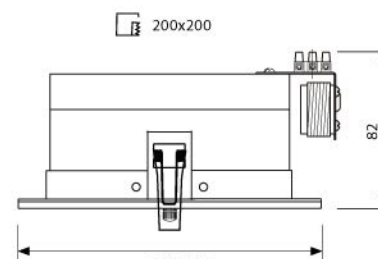

2010 - 2011

DOCS

DOCS

Art	Watt	Color	Order code
DOCS N/M	2X15	NICKEL MATT	002818
DOCS N/M	2X23	NICKEL MATT	002819

DOCS 2x23W