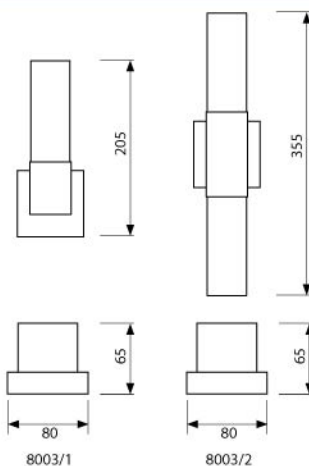

ACQUA

Art	Watt	Color	Order code
8003/1	1X40	CHROME	002407
8003/2	2X40	CHROME	002408