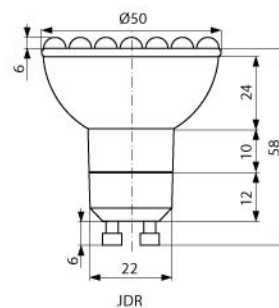

2010 - 2011

LED 60

Daylight
6400 K
Warmlight
2700 K

LED 60 JDR/50000h

Art	Base	Lm	K	Order code
LED60JDR WW	GU10	93	2700	002815
LED60JDR W	GU10	93	6400	002814

LED 60 JCDR/50000h

Art	Base	Lm	K	Order code
LED60JCDR WW	GU5,3	93	2700	002813
LED60JCDR W	GU5,3	93	6400	002812