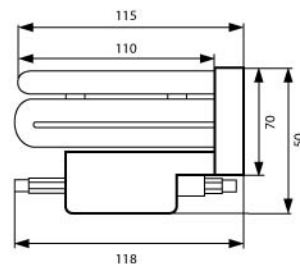

FLOLUX

Coollight
4200 K

FLOLUX 24W 3U /118mm

Art	Watt	Base	K	Lm	Order code
FLOLUX	24	R7s	4200	1450	002716