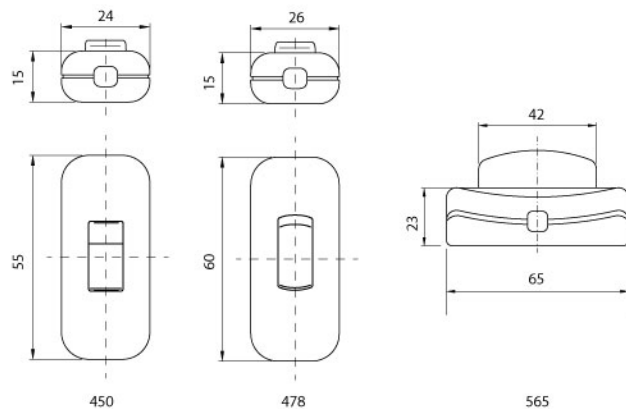

SERIE 565

Art	A	Color	Order code
565/N	2(1)A	BLACK	001636*
565/B	2(1)A	WHITE	001635*

* Възможност за блистер опаковка / Available also in blister