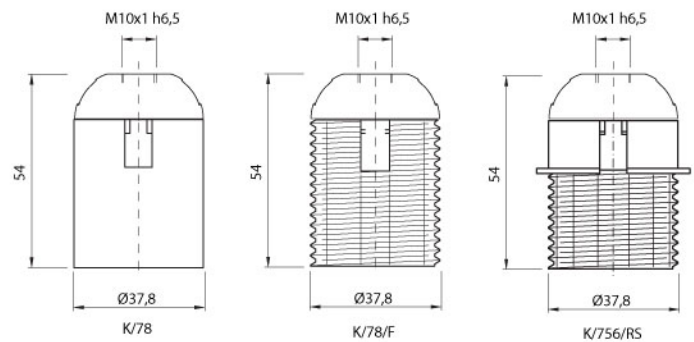

* Възможност за блистер опаковка / Available also in blister