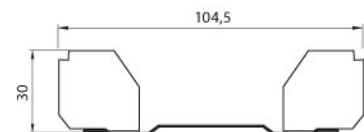

SERIES 5122/5123

Art.	L	Order code
5123/324/C	78mm	001691*
5122/314	117mm	001692*

5123/324