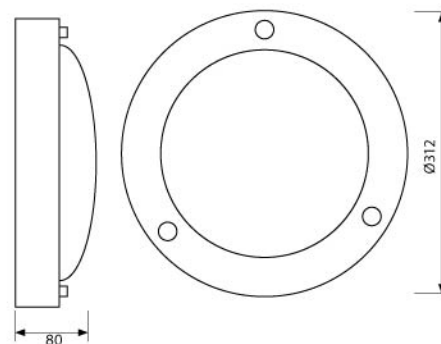

SERENA 8009

Art	Watt	Color	Order code
8009/C	1X60	CHROME	002654
8009/SN	1X60	SATIN NICKEL	002655