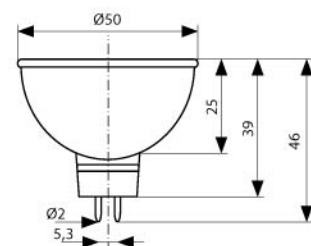

LED 20 MR16

Art	K	Color	Order code
LED 20 W	6400	WHITE	000130
LED 20 WW	2700	WARMWHITE	002256
LED 20 GN	-	GREEN	000131
LED 20 BL	-	BLUE	000132
LED 20 Y	-	YELLOW	000133
LED 20 RE	-	RED	000134

MR 16