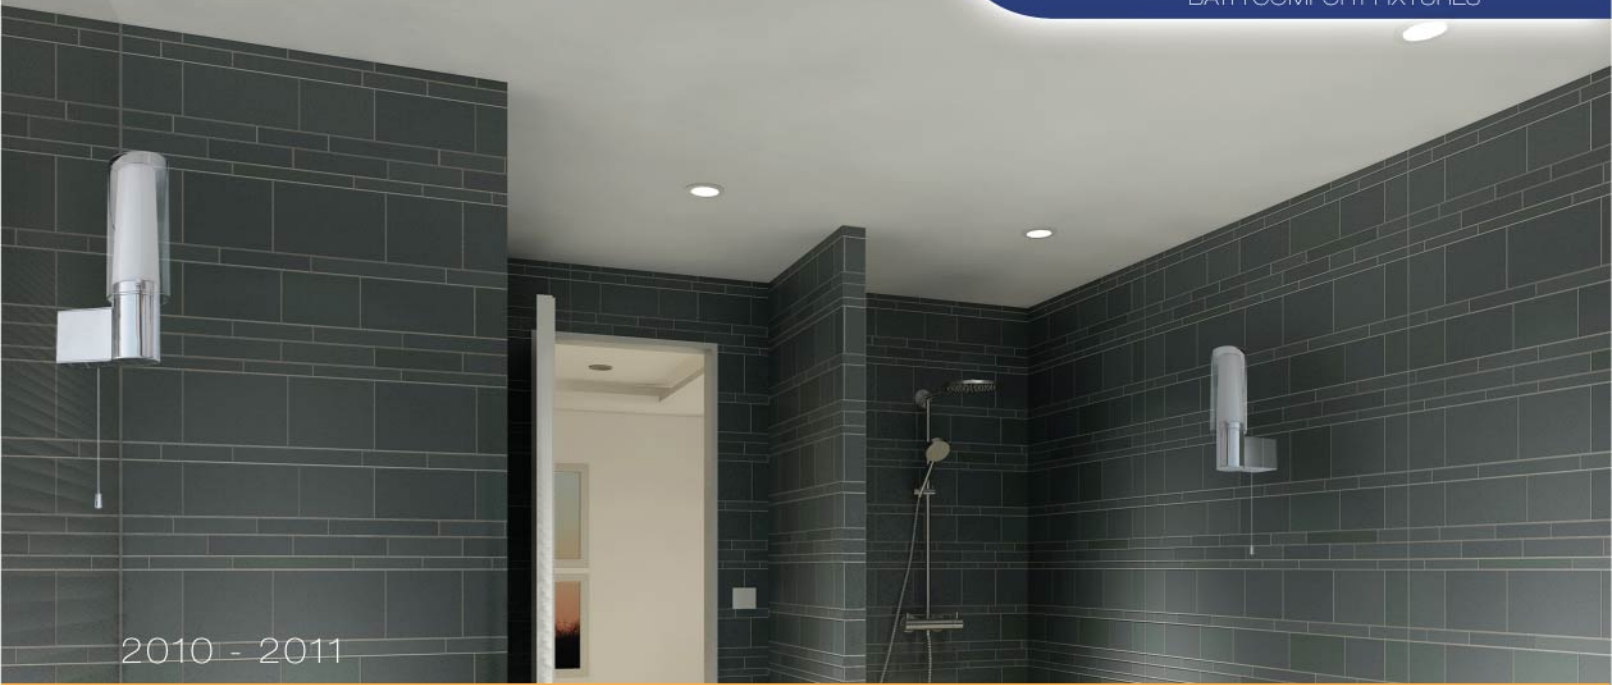

2010 - 2011

LOTUS/BRUNO

LOTUS

Art	Watt	Base	Color	Order code
8004	1X40	G9	CHROME	002403

BRUNO

Art	Watt	Base	Base	Order code
8005	1X18 PL/L	2G11	CHROME	002404