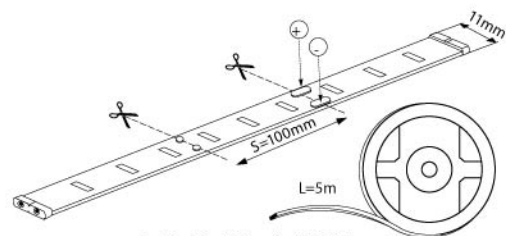

L = 5m (50 x 100mm) = 300LED
S = 50mm = 3LED / max 20mA

ORLO LED-W
6400K

ORLO LED-WW
2700K

ORLO LED-GR

ORLO LED-BL

ORLO LED-Y

ORLO LED-R

ORLO LED